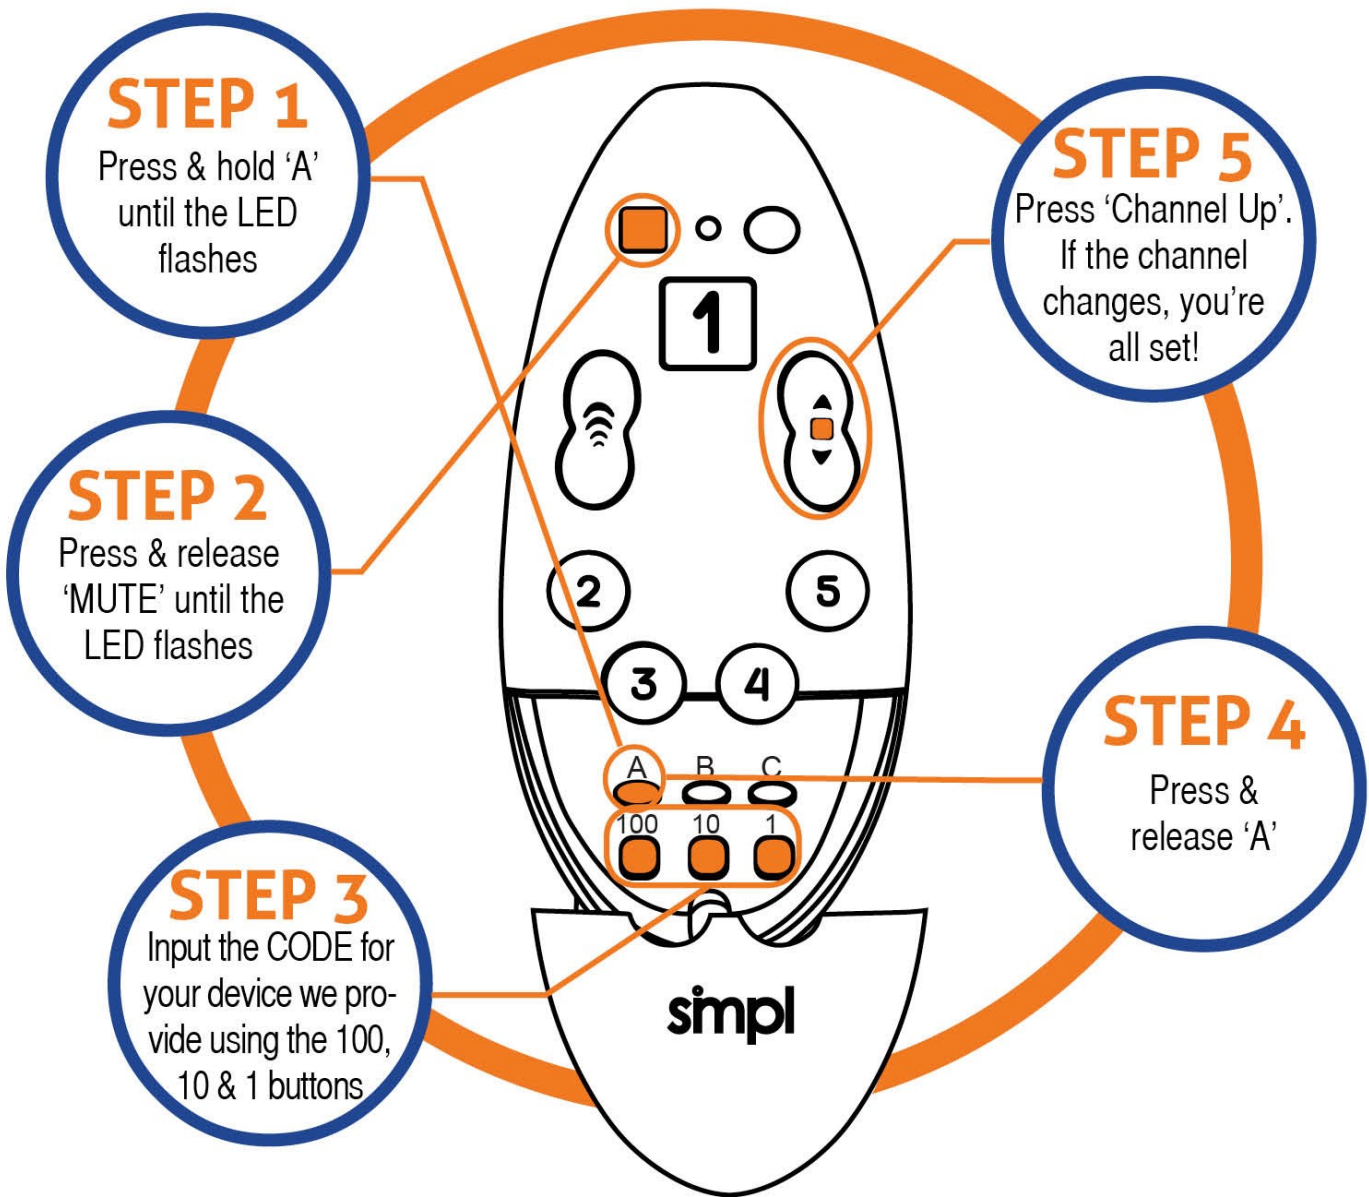

simplTM TV Remote

Television Setup

simplTM TV Remote

Cable or Satellite Setup

simplTM TV Remote

Favorite Channel Setup

STEP 1

Press & hold 'C'
until the LED
flashes

STEP 2

Press & release
'Favorite 1'

1

STEP 3

Input the channel
; A for 1,000,
then 100, 10
& 1 buttons

STEP 5

Press 'Favorite 1'.
If the channel
changes your
all set!

STEP 4

Quickly press
'Favorite 1' & then
quickly press
'C'