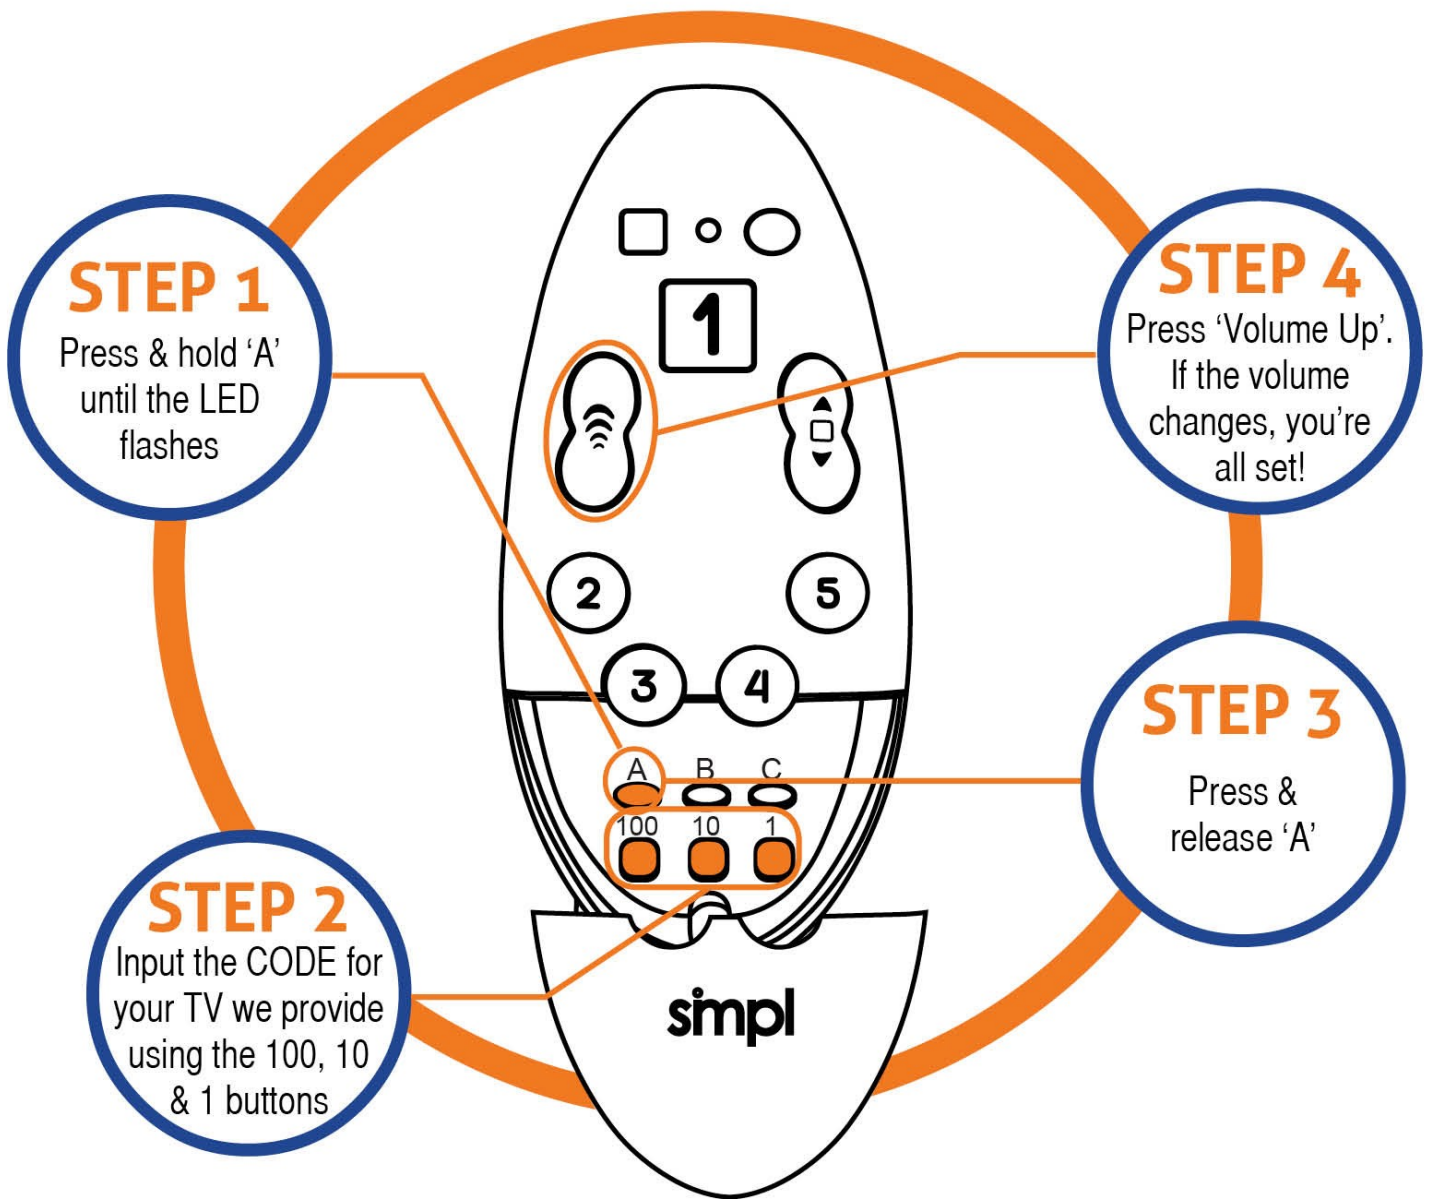

simplTM TV Remote

Television Setup

simplTM TV Remote

Cable or Satellite Setup

simplTM TV Remote

Favorite Channel Setup

STEP 1

Press & hold 'C'
until the LED
flashes

STEP 2

Press & release
'Favorite 1'

1

STEP 3

Input the channel
; A for 1,000,
then 100, 10
& 1 buttons

STEP 5

Press 'Favorite 1'.
If the channel
changes your
all set!

STEP 4

Quickly press
'Favorite 1' & then
quickly press
'C'