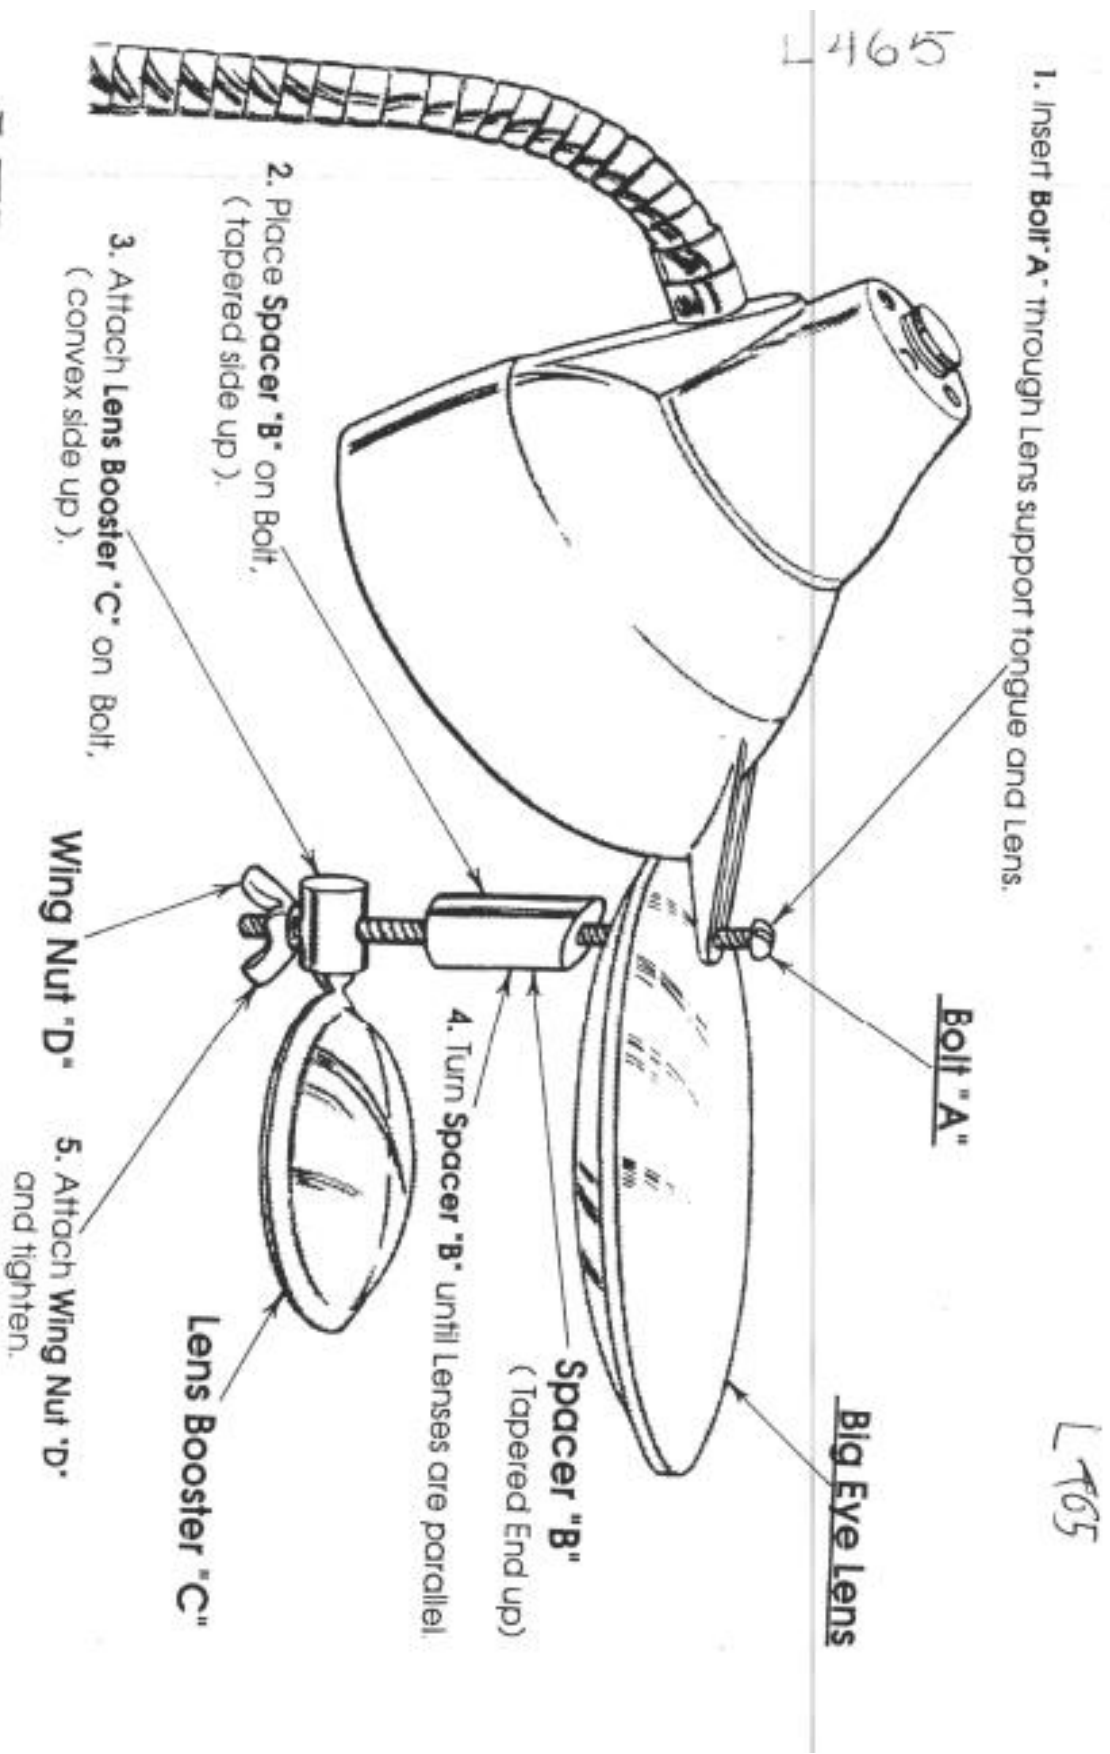

**Big Eye Lamp Booster Lens Model Number L465  
LS&S, LLC 1-800-468-4789**

**LENS POWER BOOSTER ASSEMBLY**

MODEL #L465 ATTACHES TO 010